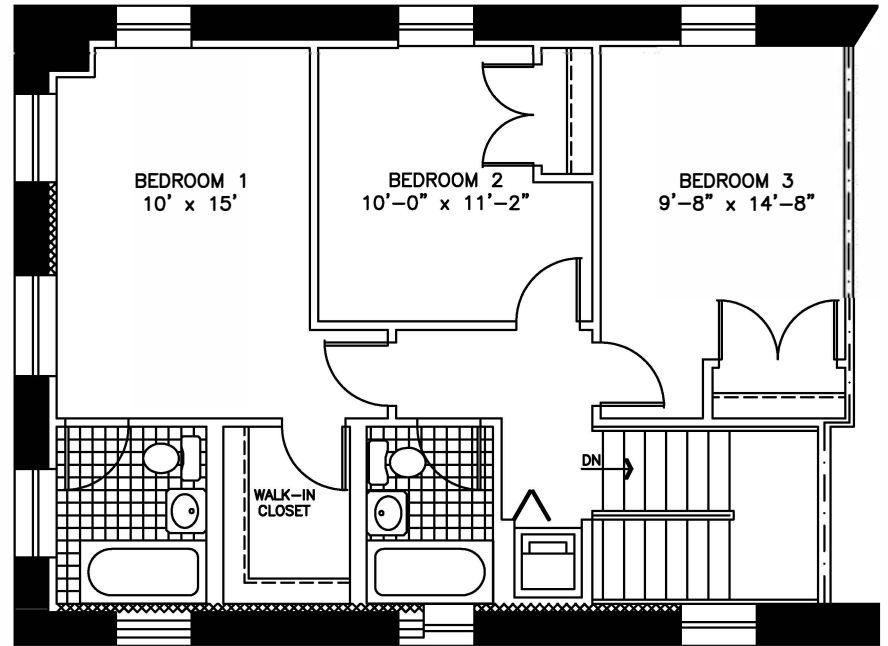

Garden Level

Parlor Floor

APARTMENT 3
3 Bedroom/2 Bath Duplex

MERCER ARMS
 44-46 Mercer Street, Jersey City